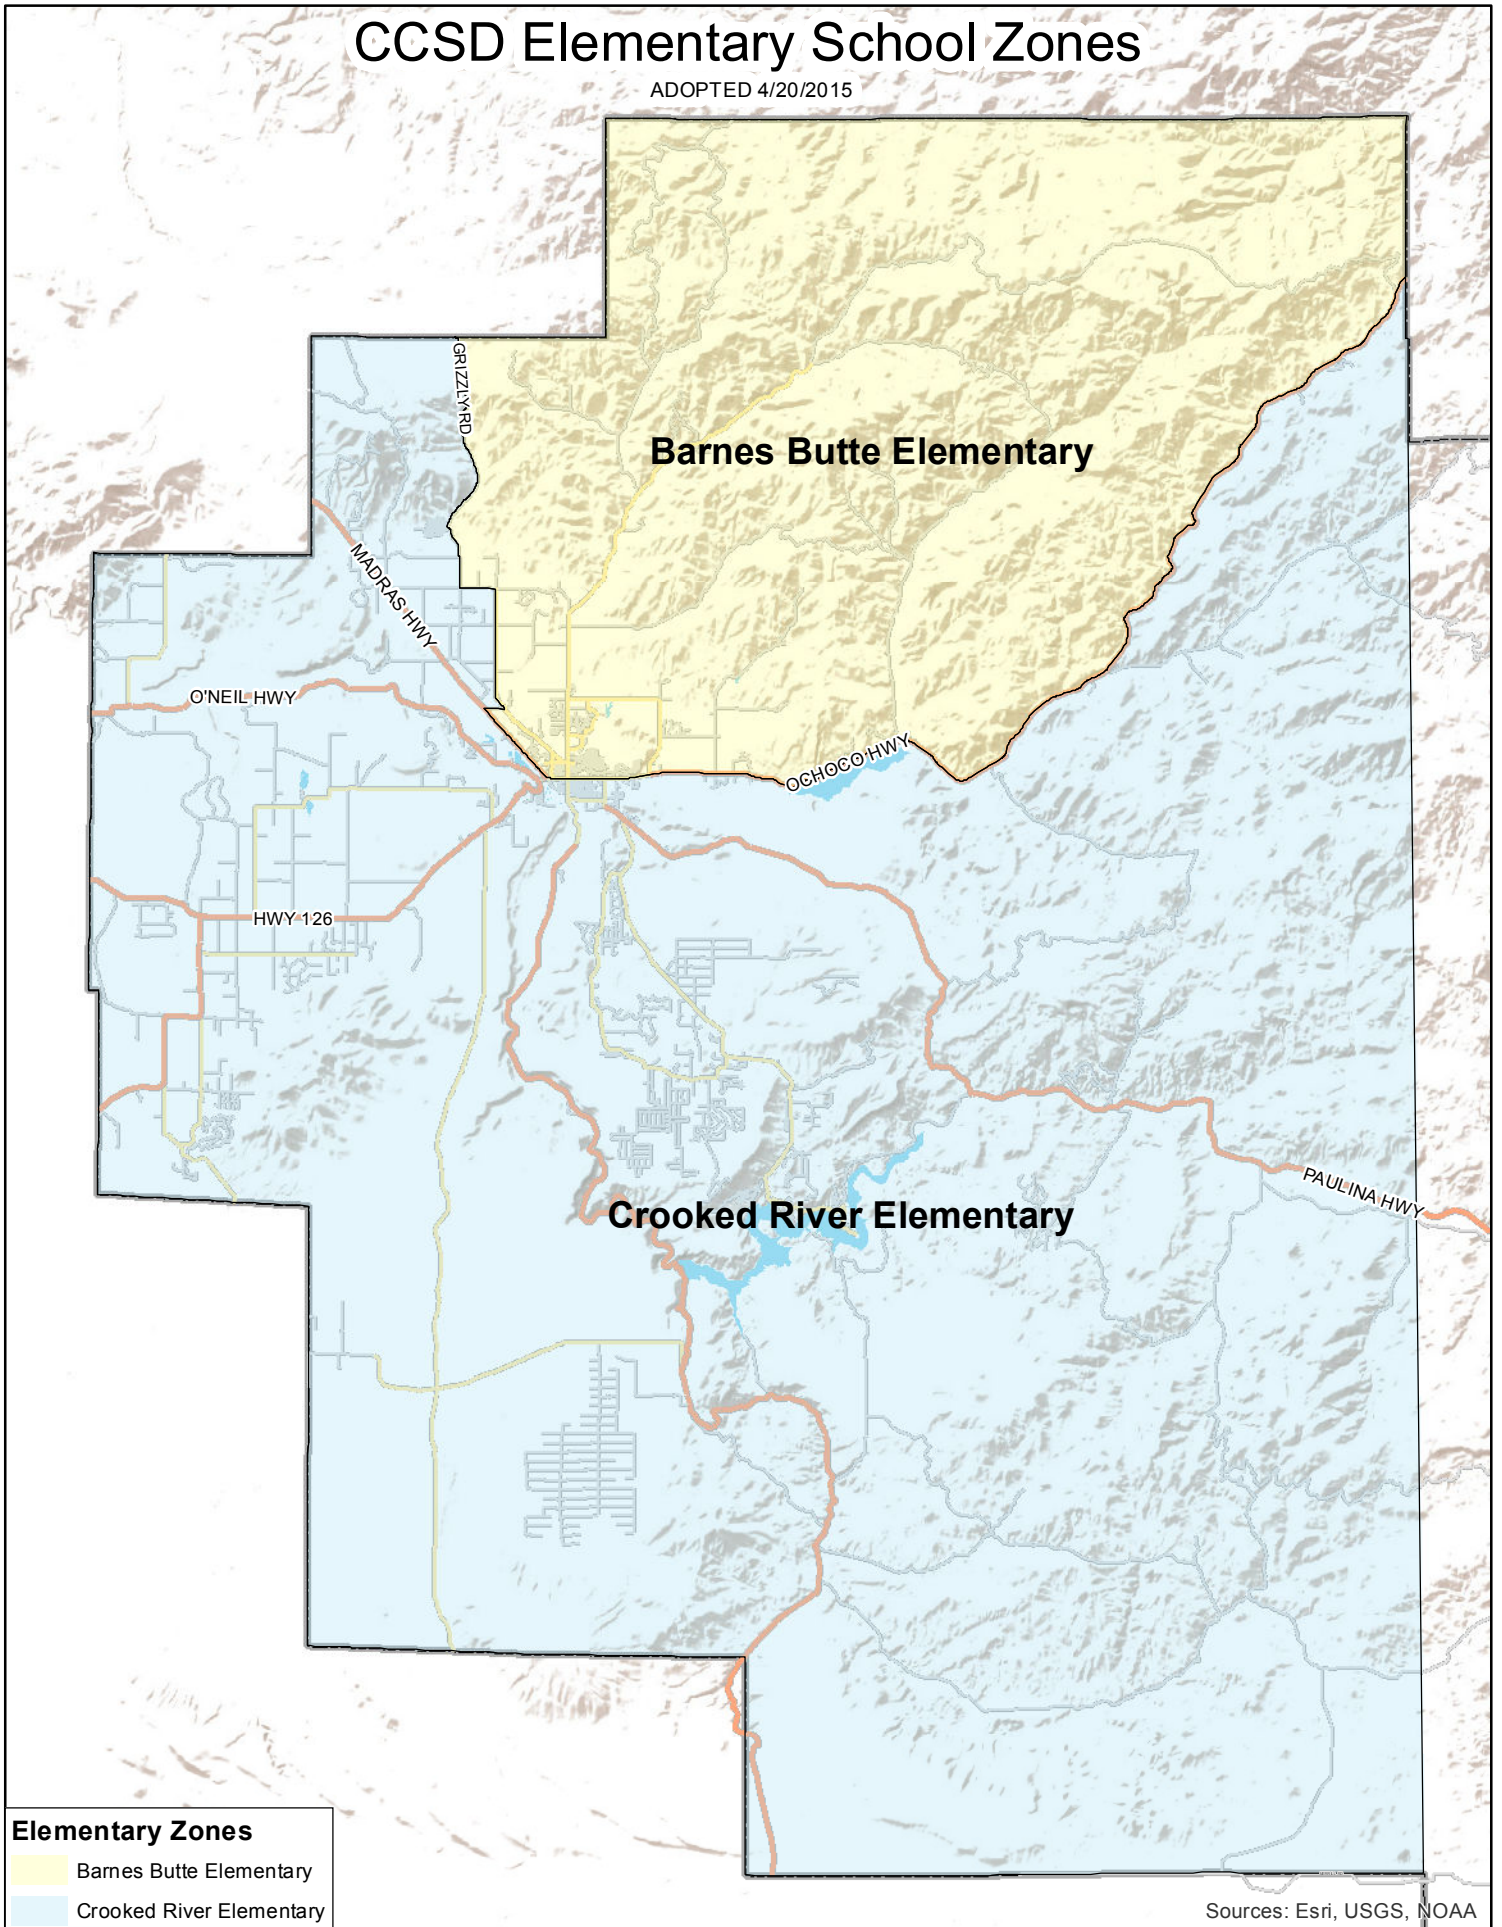

# CCSD Elementary School Zones

ADOPTED 4/20/2015

## Elementary Zones

- Barnes Butte Elementary
- Crooked River Elementary

Sources: Esri, USGS, NOAA

0 5 10 Miles