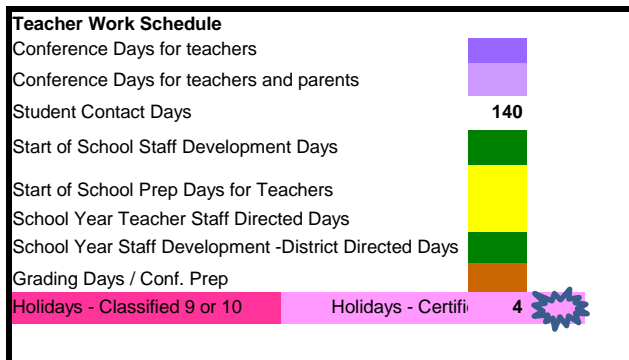

SEPTEMBER					16
M	T	W	TH	F	
2	3	4	5	6	
9	10	11	12	13	
16	17	18	19	20	
23	24	25	26	27	
30					18

2 Labor Day Holiday
3 1st Day School

OCTOBER					18
M	T	W	TH	F	
	1	2	3	4	
	7	8	9	10	11
14	15	16	17	18	
21	22	23	24	25	
28	29	30	31		20

11 District Directed SD
14 School Board Meeting
14 Teacher Directed SD

NOVEMBER					11
M	T	W	TH	F	
				1	
4	5	6	7	8	
11	12	13	14	15	
18	19	20	21	22	
25	26	27	28	29	13

1 Grading Day NO SCHOOL
4 School Board Meeting
11 Veterans' Day-NO SCH
25-26 Conferences
27 NO SCHOOL
28-29 Thanksgiving Break - NO SCH

DECEMBER					12
M	T	W	TH	F	
	2	3	4	5	6
	9	10	11	12	13
	16	17	18	19	20
	23	24	25	26	27
30	31				12

9 School Board Meeting
23-31 Winter Break - NO SCHOOL
25 Christmas Day

JANUARY					15
M	T	W	TH	F	
		1	2	3	
6	7	8	9	10	
13	14	15	16	17	
20	21	22	23	24	
27	28	29	30	31	16

1 New Year's Day
2-3 Winter Break
13 School Board Meeting
20 MLK Day - NO SCHOOL
24 Grading Day

FEBRUARY					15
M	T	W	TH	F	
				7	
	10	11	12	13	14
17	18	19	20	21	
24	25	26	27	28	16

10 School Board Meeting
14 District Directed SD
17 Presidents' Day Holiday
NO SCHOOL

MARCH					14
M	T	W	TH	F	
	2	3	4	5	6
	9	10	11	12	13
	16	17	18	19	20
	23	24	25	26	27
30	31				15

6 Teacher Directed Day
9 School Board Meeting
23-27 Spring Break

APRIL					17
M	T	W	TH	F	
			1	2	3
	6	7	8	9	10
	13	14	15	16	17
	20	21	22	23	24
27	28	29	30		20

3 Grading Day NO SCHOOL
9 Conferences
13 School Board Meeting

MAY					15
M	T	W	TH	F	
				1	
	4	5	6	7	8
	11	12	13	14	15
	18	19	20	21	22
25	26	27	28	29	16

11 School Board Meeting
25 Memorial Day Holiday-NO SCH

JUNE					7
M	T	W	TH	F	
	1	2	3	4	5
	8	9	10	11	12
	15	16	17	18	19
	22	23	24	25	26
29	30				8

8 School Board Meeting
10 Last day K-11 1/2 day
11 Last day teachers:

Grading
12 Potential snow day
make up